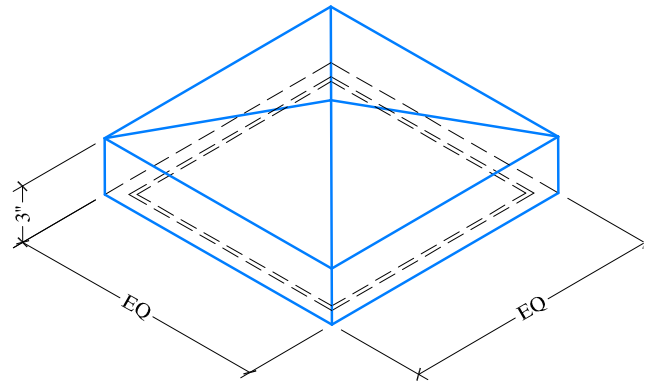

PIER CAP (PC1)

Size Chart
10"
12"
14"
16"
24"

STANDARD UNIT

Contact: _____ Company: _____ Phone: _____ Fax: _____