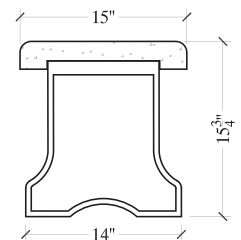

Theme Bench

Edwards' **Theme Bench** lets you create a look that's right for you. Choose from one of our several designs or mix and match to create a unique look. Made from concrete this bench is not only beautiful but also very durable and maintenance free.

Side View

777 Edwards Road
Dubuque, IA 52003
{563} 556-0535
info@edcstone.com
www.edcstone.com